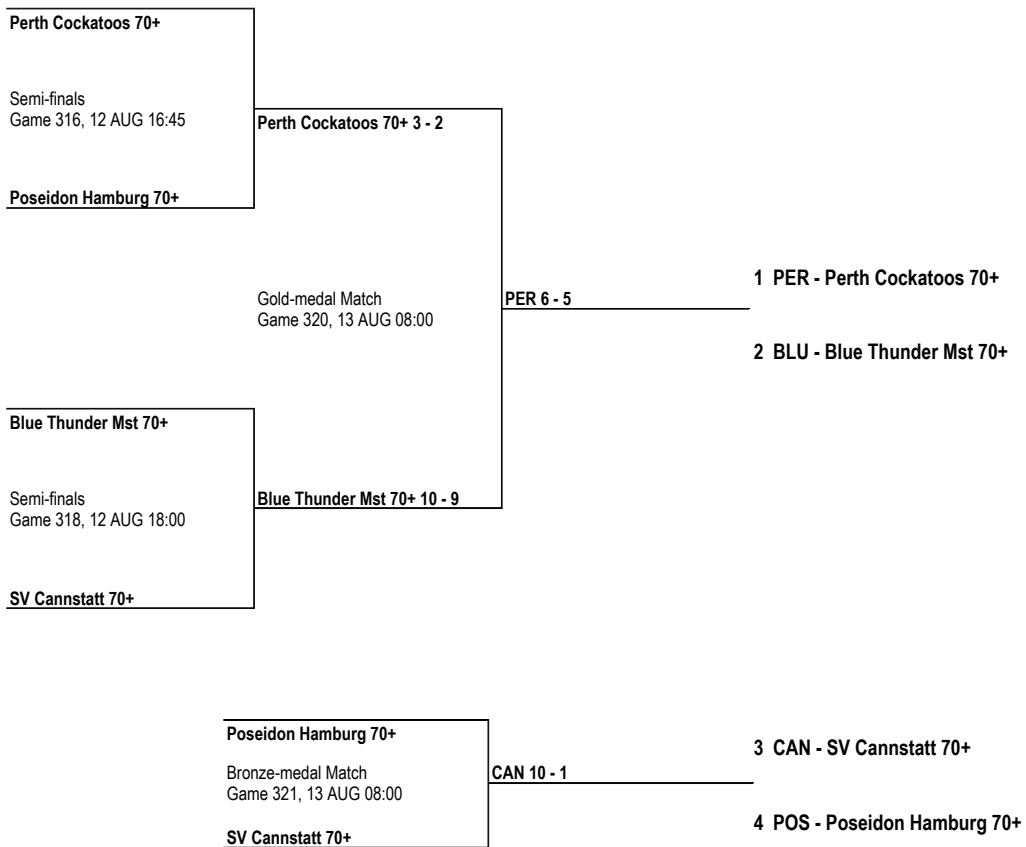

Brackets

As of SUN 13 AUG 2017 at 09:07

Semi-finals

Finals

LEGEND

Ax x (x=1-4) ranked team from group A **Bx** x (x=1-4) ranked team from group B **Class.** Classification **Diff.** Difference **Lnn** Loser of match nn
Wnn Winner of match nn