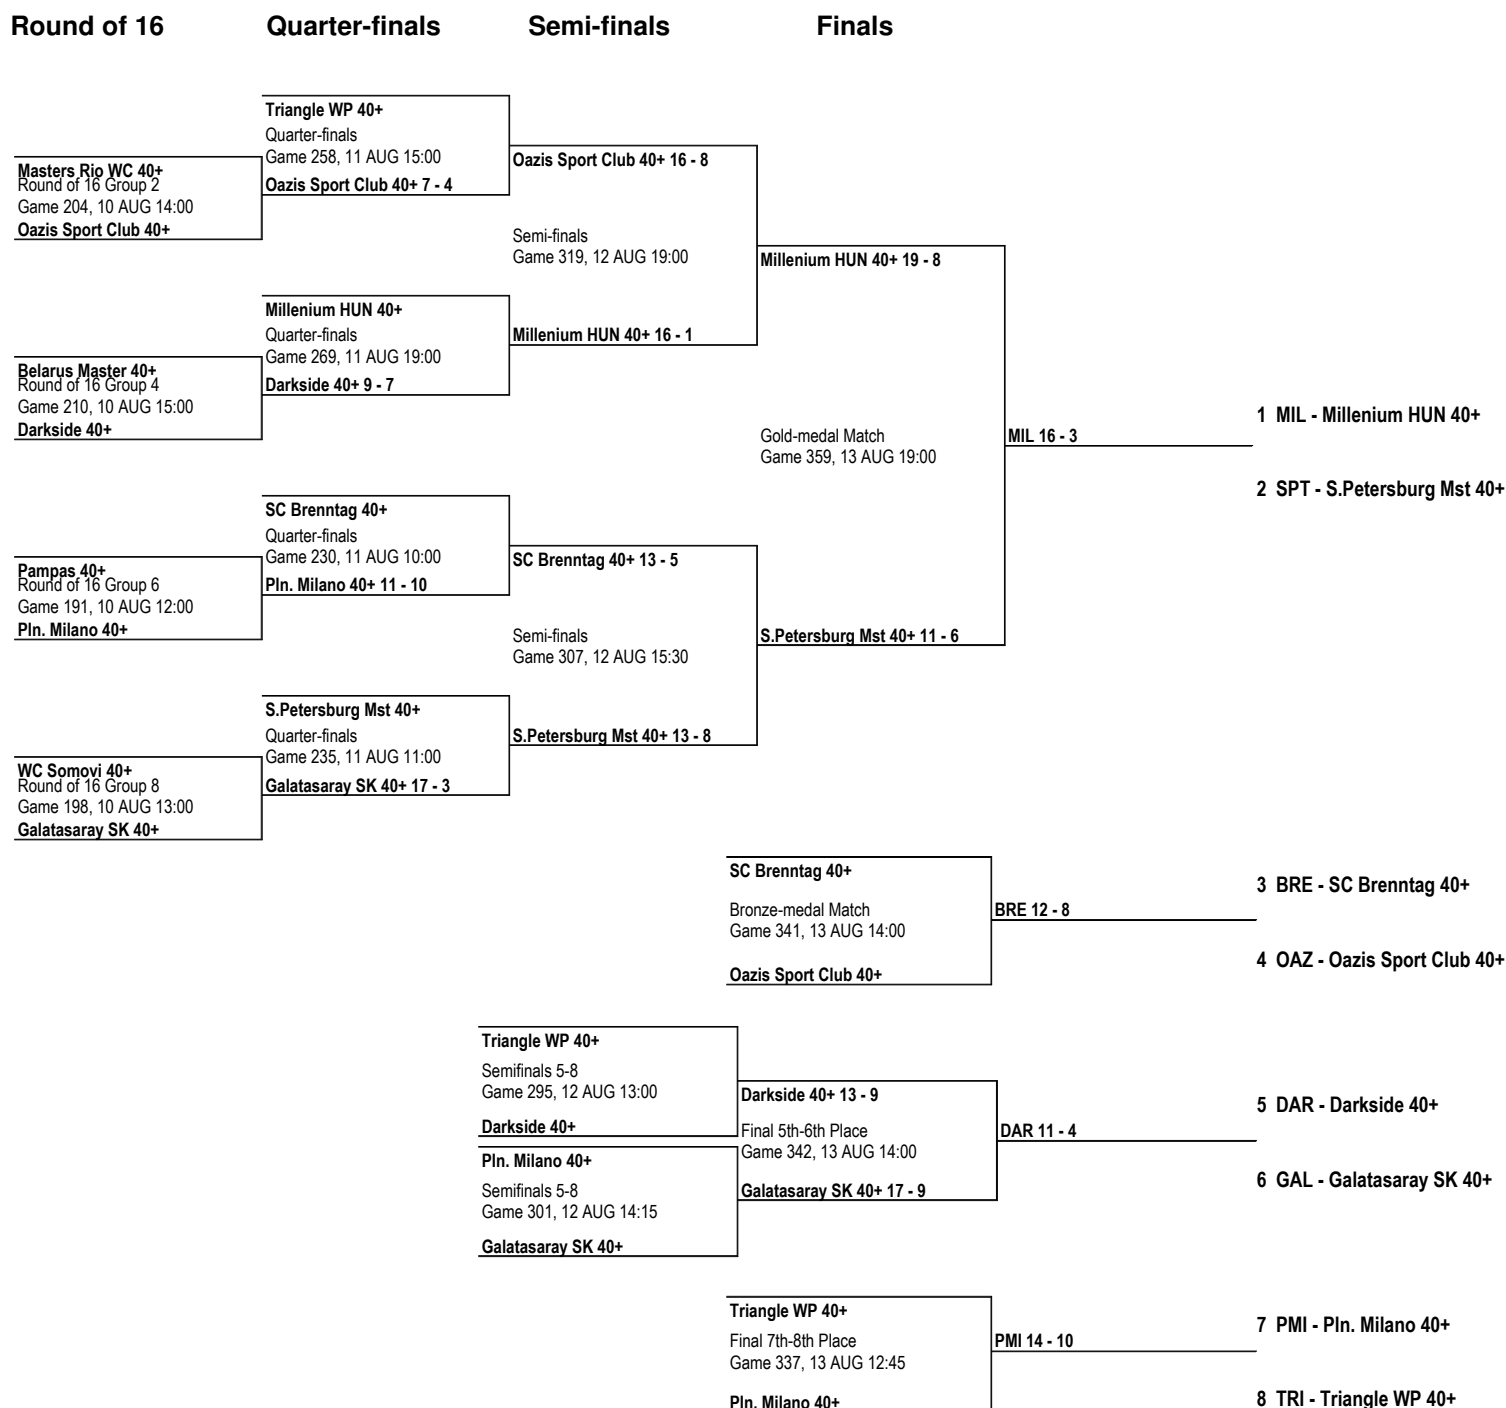

Brackets

As of SUN 13 AUG 2017 at 20:02

Brackets

As of SUN 13 AUG 2017 at 20:02

LEGEND

Ax x (x=1-4) ranked team from group A **Bx** x (x=1-4) ranked team from group B **Class.** Classification **Diff.** Difference **Lnn** Loser of match nn
Wnn Winner of match nn