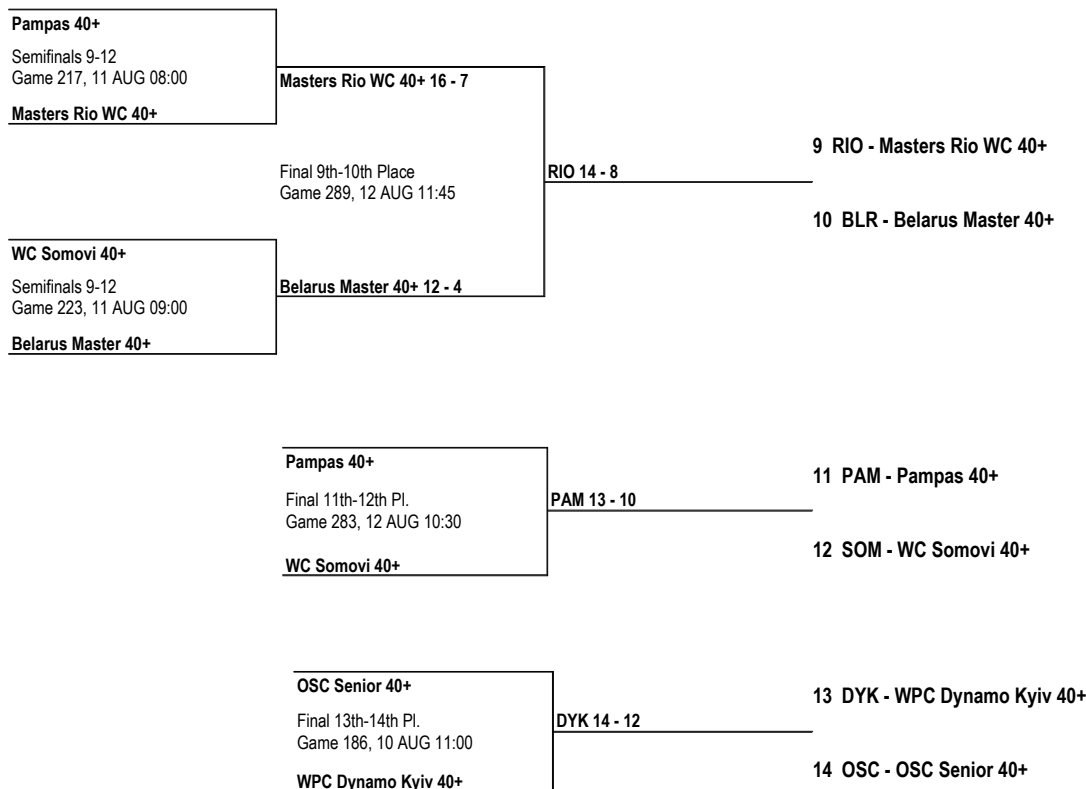

Brackets

As of SUN 13 AUG 2017 at 20:02

Brackets

As of SUN 13 AUG 2017 at 20:02

LEGEND

Ax x (x=1-4) ranked team from group A **Bx** x (x=1-4) ranked team from group B **Class.** Classification **Diff.** Difference **Lnn** Loser of match nn
Wnn Winner of match nn