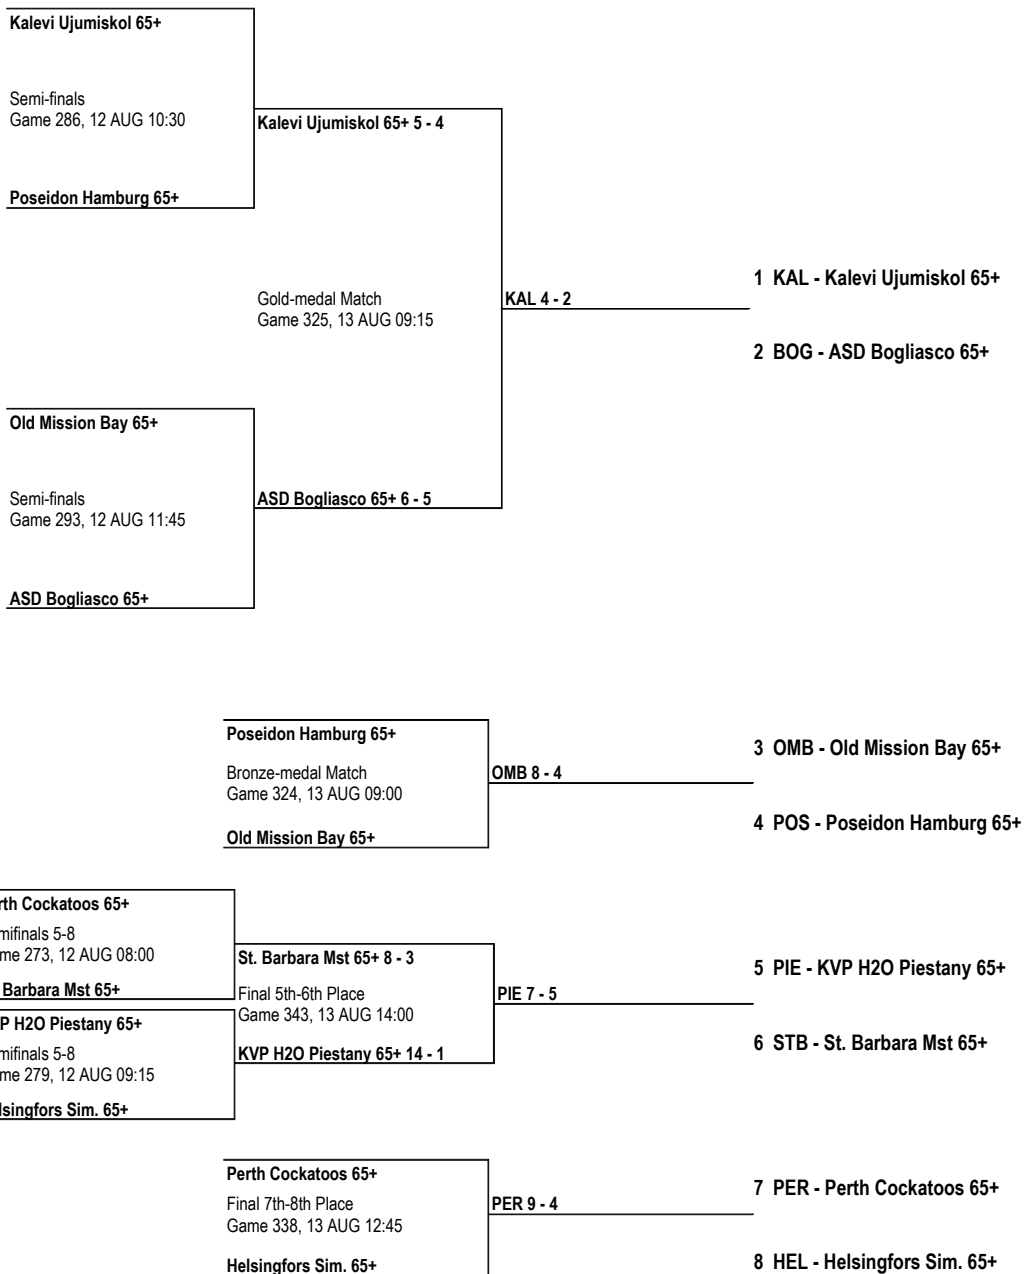

Brackets

As of SUN 13 AUG 2017 at 14:59

Semi-finals

Finals

Brackets

As of SUN 13 AUG 2017 at 14:59

LEGEND

Ax x (x=1-4) ranked team from group A **Bx** x (x=1-4) ranked team from group B **Class.** Classification **Diff.** Difference **Lnn** Loser of match nn
Wnn Winner of match nn